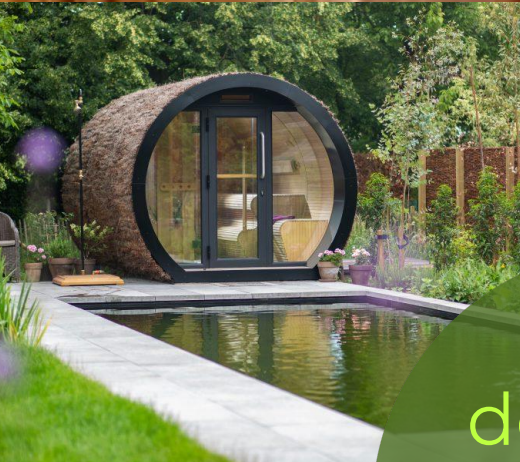

A photograph of sunlight filtering through a dense forest of trees, creating a bright, glowing effect with rays of light. The sun is positioned in the upper right quadrant, and its light rays spread across the scene, illuminating the dark silhouettes of the trees and foliage. The overall atmosphere is warm and natural.

A photograph of a garden with a pond in the foreground. The pond is surrounded by various plants, including tall reeds and purple flowers. A dirt path leads from the pond towards a building with solar panels on its roof. There are white tents set up in the garden, and a wooden bench is visible. The background is filled with trees and a clear sky.

een ruimte om
samen te komen,
plannen te maken
en samen te eten

in samen-
werking met
de aarde

het voedselbos,
verticaal tuinieren
en andere vormen
van regeneratieve
landbouw voorzien
DtE en de omgeving
van verse groenten,
fruit en kruiden

de sauna
kan niet
ontbreken

A rustic outdoor fire pit area. In the center, a circular fire pit is built with grey stones and contains a pile of logs. To the left, a low wall made of stacked grey stones runs along the edge. The ground is covered with green grass, wooden stumps, and a layer of wood chips. In the background, there are trees and a cloudy sky. A green circular overlay in the top right corner contains the text "via de kampvuurplaats".